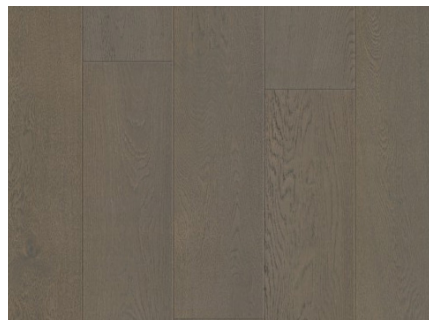

Expressions

Hardwood

Express yourself with this timeless, refined and truly elegant hardwood collection. Make any interior shine with this wire brushed European Oak collection, perfect for that soft, luxurious look.

Whimsy
(European Oak)

Moxie
(European Oak)

Tenacity
(European Oak)

Valor
(European Oak)

Repose
(European Oak)

Felicity
(European Oak)

Product Specifications

- Structure: engineered 3-layer solid core
- Wear Layer: 3mm sawn wood face layer
- Dimensions: 7-1/2" x 9/16" x random length
- Edge Detail: Micro-beveled edges
- Surface Texture: Wire brushed
- Gloss Level: low degree lustre level
- Finish: UV polyurethane finish with aluminum oxide
- Installation T&G joint – stapled, nailed, glued down, or floated
- Suitable location: On, above or below grade
- Certification: FloorScore
- Radiant Heat: Suitable for use with hydronic systems
- Warranty: Limited 35-year residential. Lifetime structural