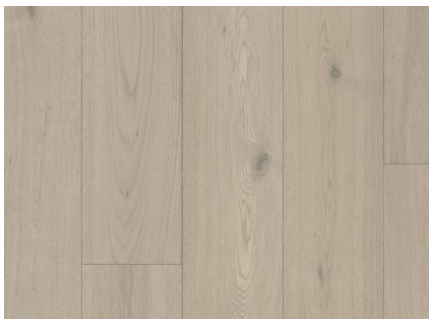

Expressions

Hardwood

Express yourself with this timeless, refined and truly elegant hardwood collection. Make any interior shine with this wire brushed European Oak collection, perfect for that soft, luxurious look.

Whimsy
(European Oak)

Moxie
(European Oak)

Tenacity
(European Oak)

Valor
(European Oak)

Repose
(European Oak)

Felicity
(European Oak)

Product Specifications

- Structure: engineered 3-layer solid core
- Wear Layer: 3mm sawn wood face layer
- Dimensions: 7-1/2" x 9/16" x random length
- Edge Detail: Micro-beveled edges
- Surface Texture: Wire brushed
- Gloss Level: low degree lustre level
- Finish: UV polyurethane finish with aluminum oxide
- Installation T&G joint – stapled, nailed, glued down, or floated
- Suitable location: On, above or below grade
- Certification: FloorScore
- Radiant Heat: Suitable for use with hydronic systems
- Warranty: Limited 35-year residential. Lifetime structural