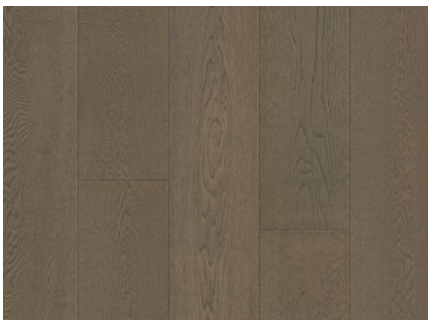

Expressions

Hardwood

Express yourself with this timeless, refined and truly elegant hardwood collection. Make any interior shine with this wire brushed European Oak collection, perfect for that soft, luxurious look.

Whimsy
(European Oak)

Moxie
(European Oak)

Tenacity
(European Oak)

Valor
(European Oak)

Repose
(European Oak)

Felicity
(European Oak)

Product Specifications

- Structure: engineered 3-layer solid core
- Wear Layer: 3mm sawn wood face layer
- Dimensions: 7-1/2" x 9/16" x random length
- Edge Detail: Micro-beveled edges
- Surface Texture: Wire brushed
- Gloss Level: low degree lustre level
- Finish: UV polyurethane finish with aluminum oxide
- Installation T&G joint – stapled, nailed, glued down, or floated
- Suitable location: On, above or below grade
- Certification: FloorScore
- Radiant Heat: Suitable for use with hydronic systems
- Warranty: Limited 35-year residential. Lifetime structural