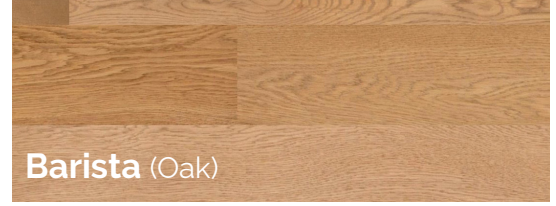

BISTRO

ENGINEERED HARDWOOD

FUZION™
beyond expectation

Antique Pewter (Oak)

Evoking the warm and inviting ambiance of a corner Bistro, the rich colours and hues of this 5" wide plank series will make your home the place everyone wants to be! The 3/4" thick wire brushed oak or maple gives a solid and easy to maintain foundation, and a blank canvas to turn your home into a relaxing retreat for everyday living.

BISTRO

ENGINEERED HARDWOOD

FUZION™
beyond expectation

PRODUCT SPECIFICATIONS

Species	Oak or Maple
Structure	Engineered multi-layer plywood core
Surface Layer	3mm - 4mm dry sawn wood face layer
Width	5"
Thickness	3/4"
Length	Random
Edge Detail	Micro-beveled edges
Surface Texture	Wirebrushed
Gloss Level	Low degree luster level
Variation Level	1 - Low / 3 - Strong
Finish	UV Cured Polyurethane Finish with Aluminum Oxide
Installation	T&G Joint - Nailed, stapled, glued down or floated
Suitable Location	On, above or below grade
Certification	CARB II, Floorscore
Radiant Heat	Suitable for use with hydronic systems
Warranty	Limited 35-year residential & lifetime structural
Price Range (\$ - \$\$\$\$)	\$\$\$