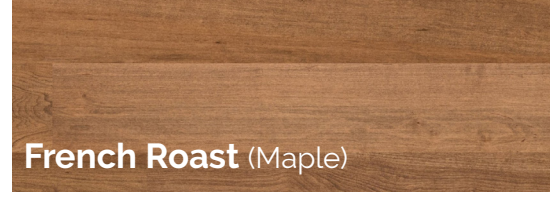

BISTRO

ENGINEERED HARDWOOD

FUZION™
beyond expectation

Antique Pewter (Oak)

Evoking the warm and inviting ambiance of a corner Bistro, the rich colours and hues of this 5" wide plank series will make your home the place everyone wants to be! The 3/4" thick wire brushed oak or maple gives a solid and easy to maintain foundation, and a blank canvas to turn your home into a relaxing retreat for everyday living.

BISTRO

ENGINEERED HARDWOOD

FUZION™
beyond expectation

PRODUCT SPECIFICATIONS

Species	Oak or Maple
Structure	Engineered multi-layer plywood core
Surface Layer	3mm - 4mm dry sawn wood face layer
Width	5"
Thickness	3/4"
Length	Random
Edge Detail	Micro-beveled edges
Surface Texture	Wirebrushed
Gloss Level	Low degree luster level
Variation Level	1 - Low / 3 - Strong
Finish	UV Cured Polyurethane Finish with Aluminum Oxide
Installation	T&G Joint - Nailed, stapled, glued down or floated
Suitable Location	On, above or below grade
Certification	CARB II, Floorscore
Radiant Heat	Suitable for use with hydronic systems
Warranty	Limited 35-year residential & lifetime structural
Price Range (\$ - \$\$\$\$)	\$\$\$