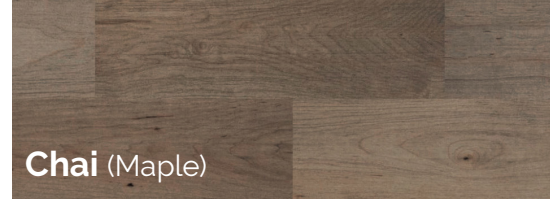

BISTRO

ENGINEERED HARDWOOD

FUZION™
beyond expectation

Antique Pewter (Oak)

Evoking the warm and inviting ambiance of a corner Bistro, the rich colours and hues of this 5" wide plank series will make your home the place everyone wants to be! The 3/4" thick wire brushed oak or maple gives a solid and easy to maintain foundation, and a blank canvas to turn your home into a relaxing retreat for everyday living.

BISTRO

ENGINEERED HARDWOOD

FUZION™
beyond expectation

PRODUCT SPECIFICATIONS

Species	Oak or Maple
Structure	Engineered multi-layer plywood core
Surface Layer	3mm - 4mm dry sawn wood face layer
Width	5"
Thickness	3/4"
Length	Random
Edge Detail	Micro-beveled edges
Surface Texture	Wirebrushed
Gloss Level	Low degree luster level
Variation Level	1 - Low / 3 - Strong
Finish	UV Cured Polyurethane Finish with Aluminum Oxide
Installation	T&G Joint - Nailed, stapled, glued down or floated
Suitable Location	On, above or below grade
Certification	CARB II, Floorscore
Radiant Heat	Suitable for use with hydronic systems
Warranty	Limited 35-year residential & lifetime structural
Price Range (\$ - \$\$\$\$)	\$\$\$