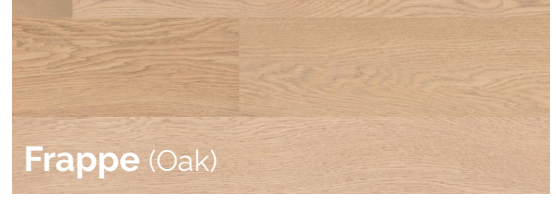

BISTRO

ENGINEERED HARDWOOD

FUZION™
beyond expectation

Antique Pewter (Oak)

Evoking the warm and inviting ambiance of a corner Bistro, the rich colours and hues of this 5" wide plank series will make your home the place everyone wants to be! The 3/4" thick wire brushed oak or maple gives a solid and easy to maintain foundation, and a blank canvas to turn your home into a relaxing retreat for everyday living.

BISTRO

ENGINEERED HARDWOOD

FUZION™
beyond expectation

PRODUCT SPECIFICATIONS

Species	Oak or Maple
Structure	Engineered multi-layer plywood core
Surface Layer	3mm - 4mm dry sawn wood face layer
Width	5"
Thickness	3/4"
Length	Random
Edge Detail	Micro-beveled edges
Surface Texture	Wirebrushed
Gloss Level	Low degree luster level
Variation Level	1 - Low / 3 - Strong
Finish	UV Cured Polyurethane Finish with Aluminum Oxide
Installation	T&G Joint - Nailed, stapled, glued down or floated
Suitable Location	On, above or below grade
Certification	CARB II, Floorscore
Radiant Heat	Suitable for use with hydronic systems
Warranty	Limited 35-year residential & lifetime structural
Price Range (\$ - \$\$\$\$)	\$\$\$