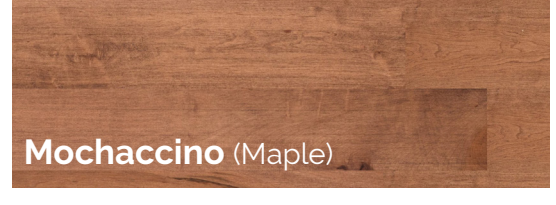

BISTRO

ENGINEERED HARDWOOD

FUZION™
beyond expectation

Antique Pewter (Oak)

Evoking the warm and inviting ambiance of a corner Bistro, the rich colours and hues of this 5" wide plank series will make your home the place everyone wants to be! The 3/4" thick wire brushed oak or maple gives a solid and easy to maintain foundation, and a blank canvas to turn your home into a relaxing retreat for everyday living.

BISTRO

ENGINEERED HARDWOOD

FUZION™
beyond expectation

PRODUCT SPECIFICATIONS

Species	Oak or Maple
Structure	Engineered multi-layer plywood core
Surface Layer	3mm - 4mm dry sawn wood face layer
Width	5"
Thickness	3/4"
Length	Random
Edge Detail	Micro-beveled edges
Surface Texture	Wirebrushed
Gloss Level	Low degree luster level
Variation Level	1 - Low / 3 - Strong
Finish	UV Cured Polyurethane Finish with Aluminum Oxide
Installation	T&G Joint - Nailed, stapled, glued down or floated
Suitable Location	On, above or below grade
Certification	CARB II, Floorscore
Radiant Heat	Suitable for use with hydronic systems
Warranty	Limited 35-year residential & lifetime structural
Price Range (\$ - \$\$\$\$)	\$\$\$