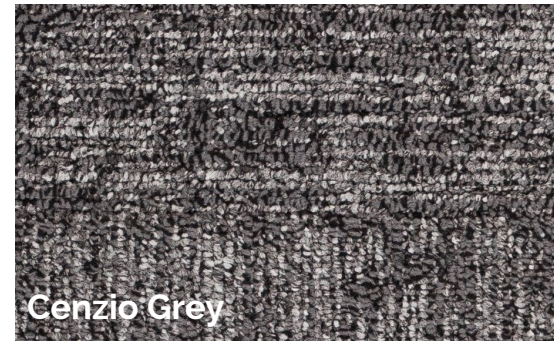

# ODESSA (7610)

## CARPET TILE

**FUZION™**  
beyond expectation

Brown Tweed

Cenzio Grey

Malt

Peppered Dusk

Sterling Falls

Odessa is Classic design for commercial open spaces. The subtle pattern will coordinate with any space. Available in 6 colours, in 20" x 20" tiles, constructed in Solution dyed nylon with a PVC backing.